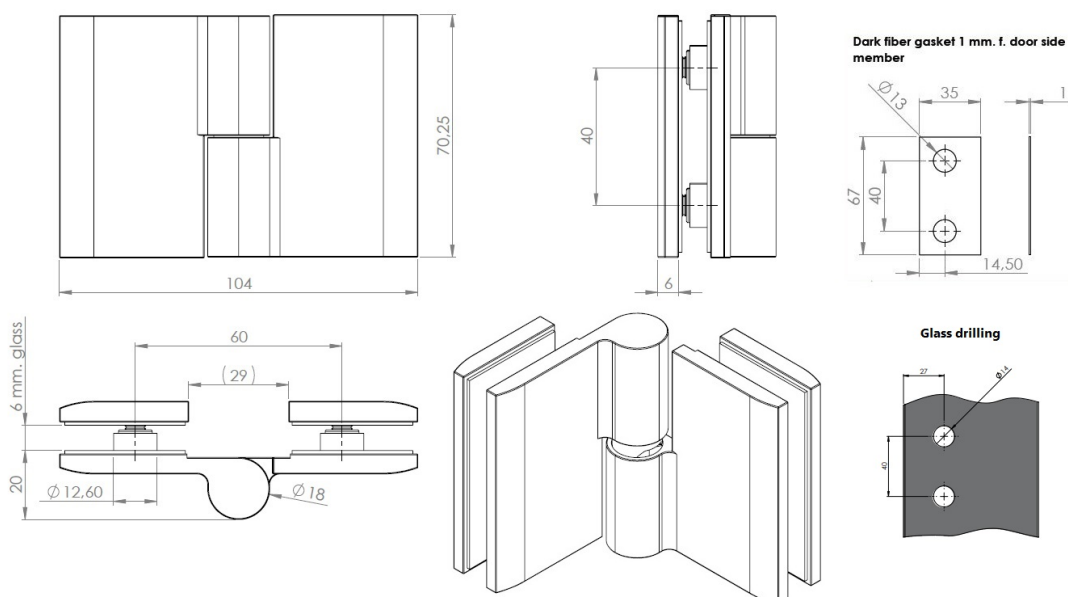

PRODUCT SHEET

Description:

Shower Hinge "Jaro" Up/Down, Black Finish, 180DG, Right, Glass/Glass, 6-8mm Glass Thickness, \varnothing 14mm Drilling,, All Brass Material

Item number:

15.23.120-4

Units	Box	Carton	HS Code	Barcode
Pcs.	1	20	8302100090	
				5704866509459